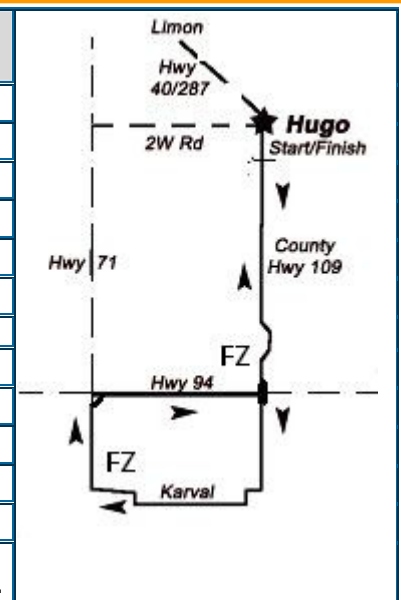

Race Schedule: Saturday – Hugo Road Race

Category (All BAR/BAT)	Start (AM)	Miles	Prizes / Places
Men 4	10:00	78	Merch / 3
Men 35+ 4	10:08	78	Merch / 3
Women 1-2-3	10:15	78	$250 / 5
Men 45+ 4	10:23	78	Merch / 3
Men 55+/65+	10:30	78	Merch / 3
Women 4 / 35+/45+	10:35	78	Merch / 3
Men Pro-1-2	10:55	78	$250 / 5
Men 35+	11:00	78	$100 / 3
Men 3	11:07	78	$150 / 5
Men 45+	11:15	78	Merch / 3
Men 35+ 3	11:20	78	Merch / 3
Combined Start Races: Race for One Combined Prize List – Results broken out on ACA Website Field Limit of 90 per category. Promoter may combine starts of fields smaller than 25.